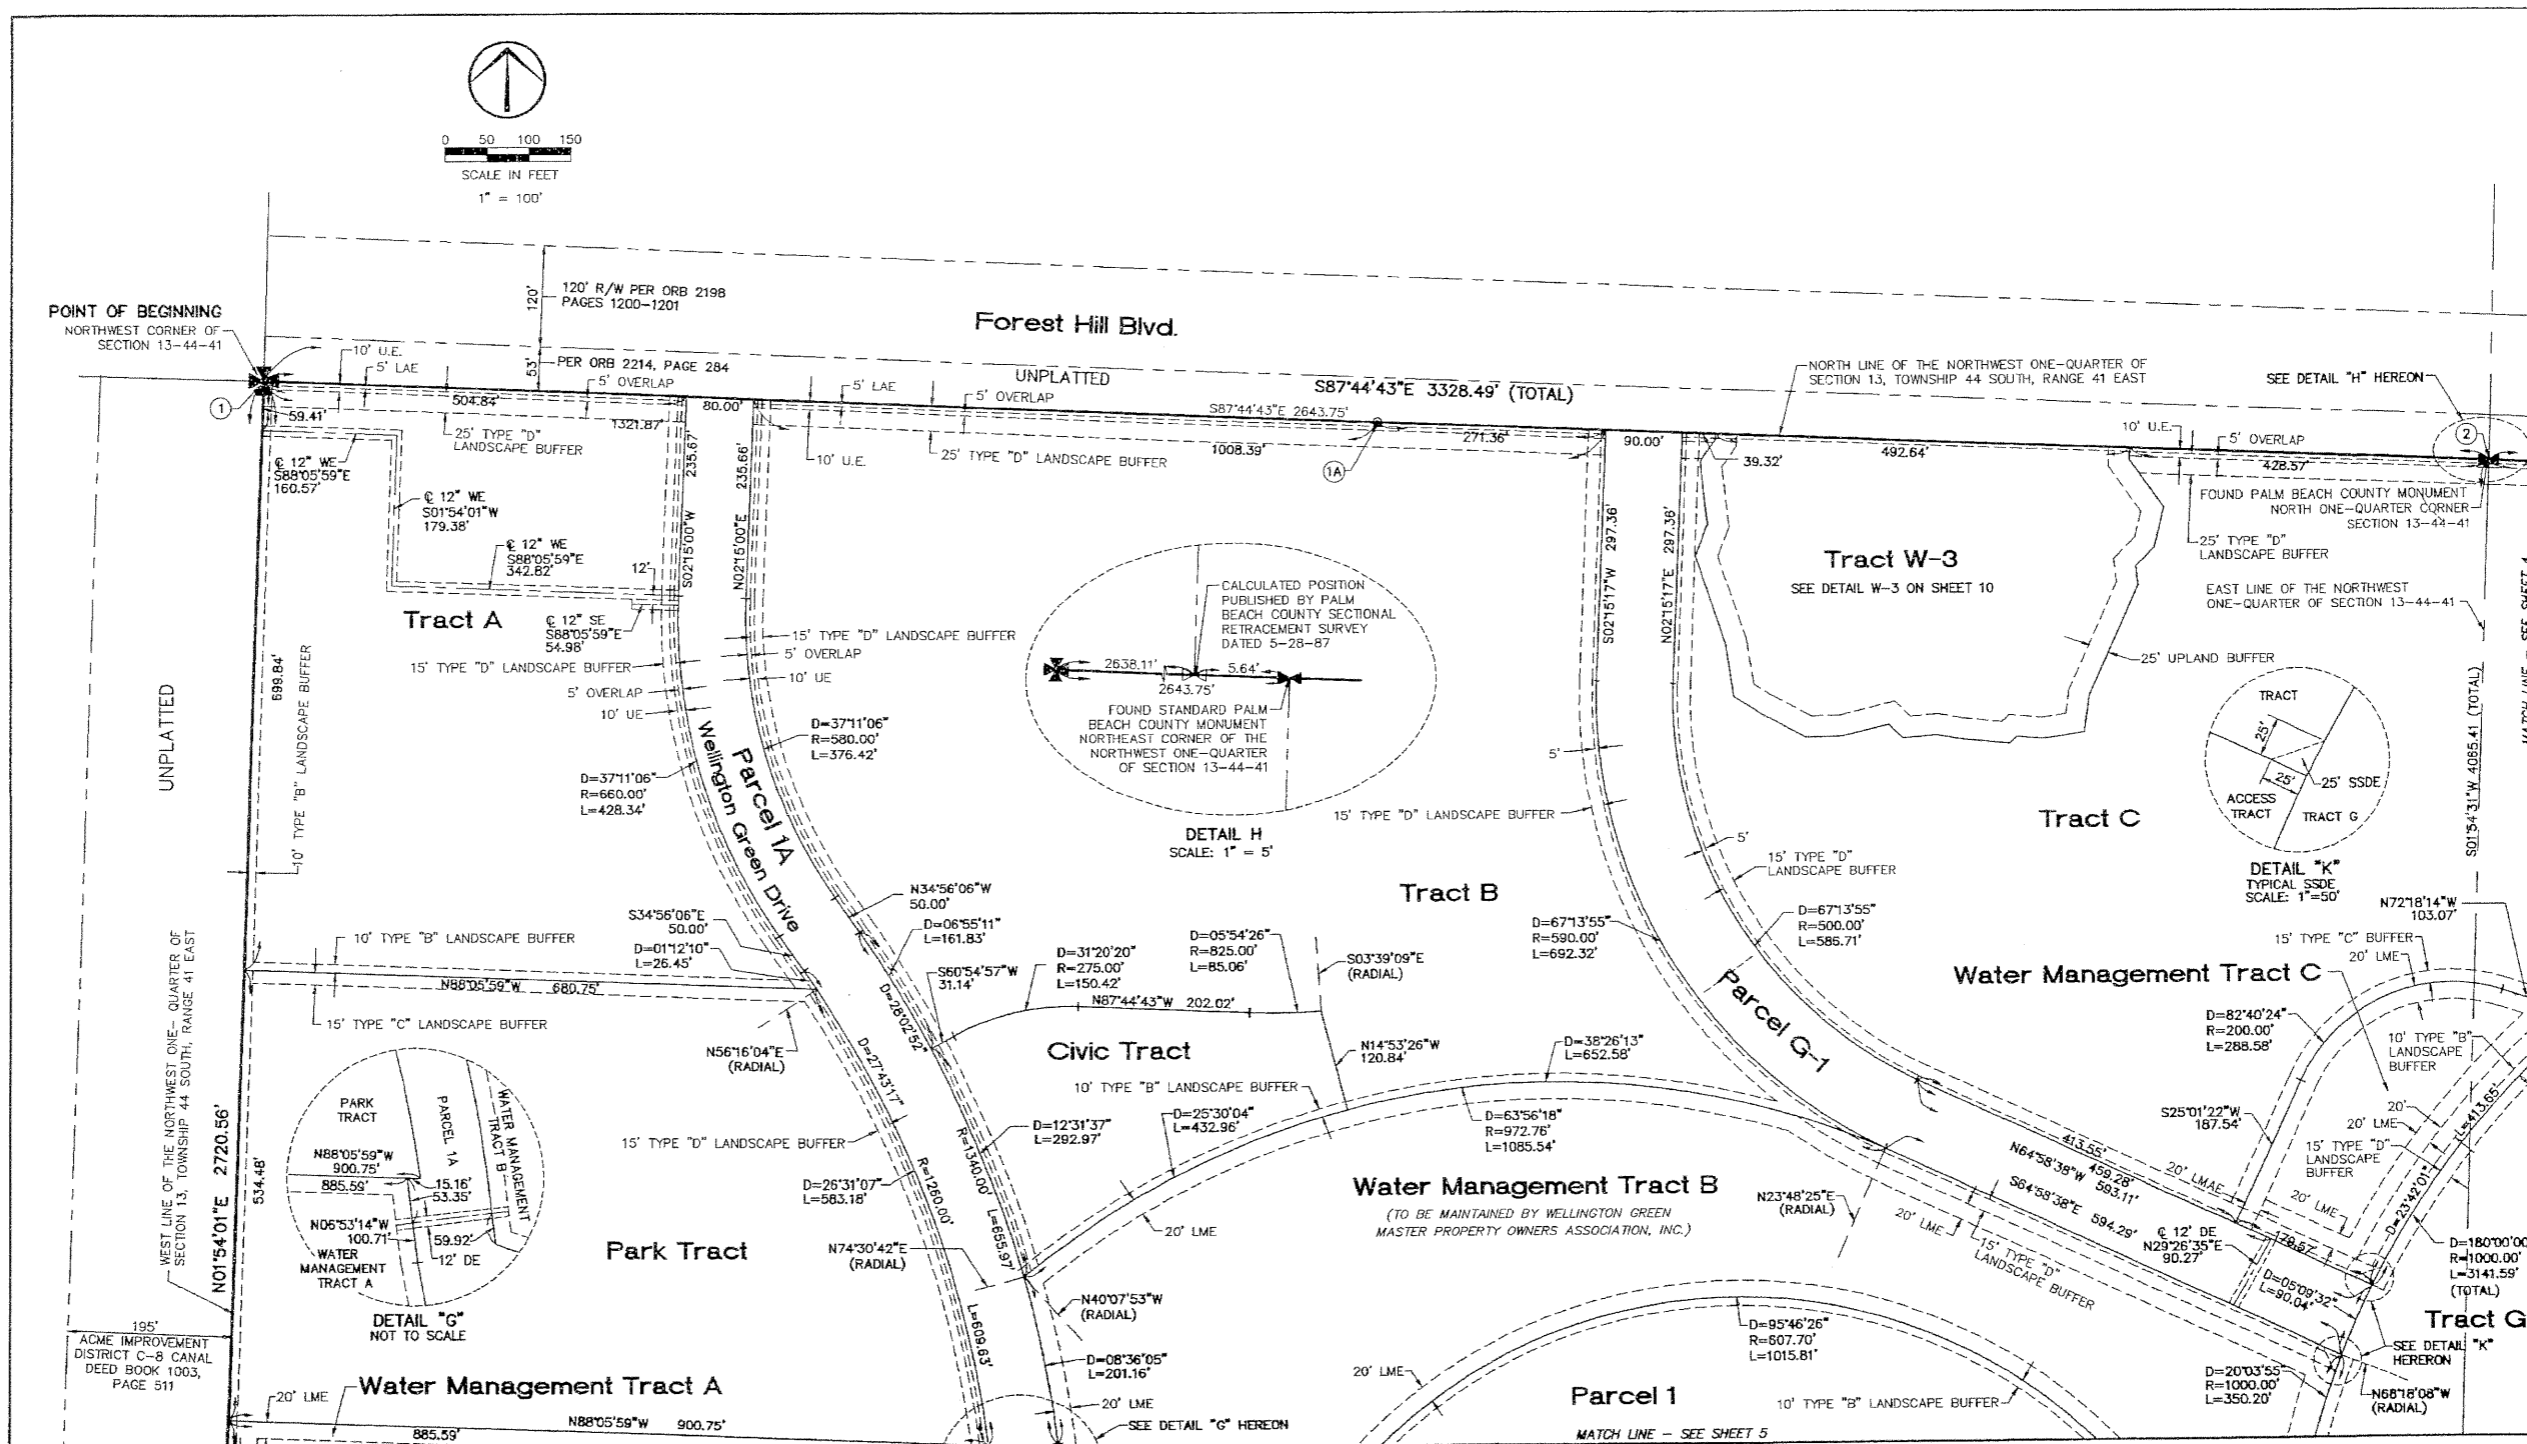

WELLINGTON GREEN, A MUPD/PUD

A Portion of Section 13, Township 44 South, Range 41 East
Village of Wellington, Palm Beach County, Florida
This instrument prepared by James E. Park, P.S.M.
Williams, Hatfield & Stoner, Inc. - Engineers Surveyors Planners Environmental Scientists
1901 South Congress Avenue, Suite 150, Boynton Beach, Florida 33426

Sheet 3 of 10

LOCATION MAP

MODEM: \ROOT\PLAT\WG-PLAT.DWG